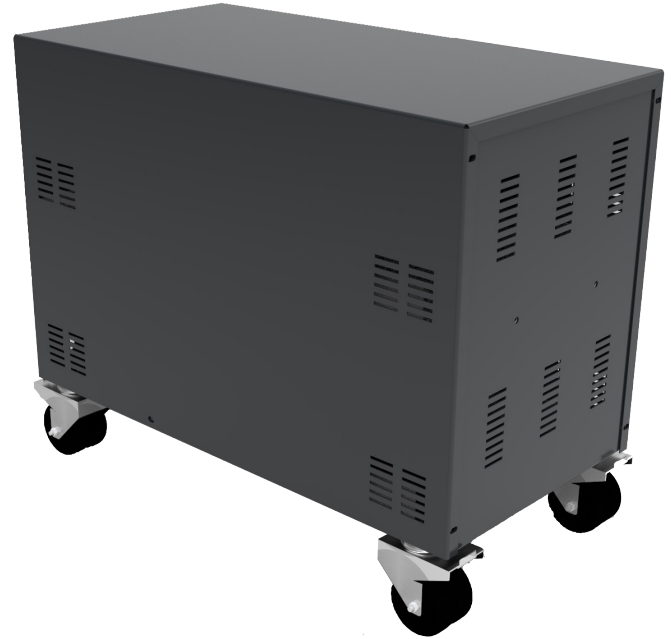

TBC SERIES BATTERY CABINETS

Compatible with all types of batteries

6 different battery cabinet options

RAL7016

GENERAL SPECIFICATIONS

- TESCOM new design 6 different size battery cabinets offers solutions for all types of batteries suitable for its configuration table.
- Battery cabinets are compatible with all our UPS series and all types of batteries.
- The cabinets are made of suitable resistant sheet metal on the weight of the maximum battery group to be used in them.
- Cabinets can be easily disassembled and reassembled.
- Appropriate shelf spacing for easy mounting of all types of battery terminal type is designed.
- The cabinet is suitable for all types of breakers, different usage preferences and possible flexibility in revisions.
- Cabinets are painted in RAL7016 color that resistant to environmental conditions.
- The maximum battery capacities of the cabinets are in the table presented below.

TESCOM BATTERY CABINETS														
BATTERY CABINETS		DIMENSIONS (WxDxH)		COMPATIBLE BATTERY TYPES										
EXPLANATION	STOCK CODE	BATTERY CABINET	BCB INCLUDED*	4,5-5Ah	7-9Ah	12Ah	17-20Ah	24-28Ah	38-45Ah	56-65Ah	70-80Ah	90-105Ah	120Ah	150Ah
BATTERY CABINET TBC_3209	851318402	286x550x500	286x610x500	-	32	20	14	-	-	-	-	-	-	-
BATTERY CABINET TBC_6012	851318400	415x756x1151	415x901x1151	-	96	64	32	32	-	-	-	-	-	-
BATTERY CABINET TBC_6020	851318399	415x955x1361	415x1100x1361	-	120	96	60	40	32	16	16	16	-	-
BATTERY CABINET TBC_6045	851318401	415x1906x1361	415x2051x1361	-	-	-	-	80	64	32	32	32	-	-
BATTERY CABINET TBC_60105	851318394	642x1931x1500	642x2076x1500	-	-	-	-	120	80	60	60	60	-	-
BATTERY CABINET TBC_60120	851318403	637x2203x1701	637x2345x1701	-	-	-	-	-	-	-	-	-	60	48

(*) BCB (Battery Circuit Breaker)

TBC_3209

EXPLANATION	STOCK CODE	BATTERY CABINET	BCB INCLUDED*	4,5-5Ah	7-9Ah	12Ah	17-20Ah	24-28Ah	38-45Ah	56-65Ah	70-80Ah	90-105Ah	>120Ah
BATTERY CABINET TBC_3209	851318402	286x550x500	286x610x500	-	32	20	14	-	-	-	-	-	-