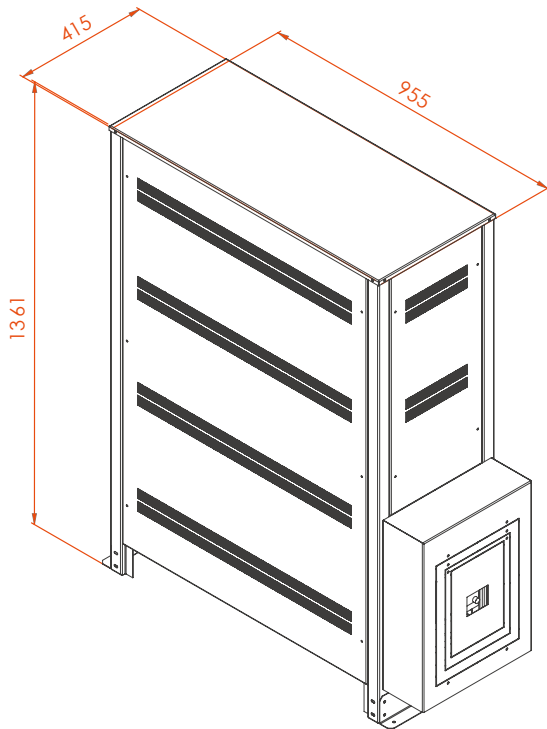

TBC_6020

EXPLANATION	STOCK CODE	BATTERY CABINET	BCB INCLUDED*	4,5-5Ah	7-9Ah	12Ah	17-20Ah	24-28Ah	38-45Ah	56-65Ah	70-80Ah	90-105Ah	>120Ah
BATTERY CABINET TBC_6020	851318399	415x955x1361	415x1100x1361	-	120	96	60	40	32	16	16	16	-