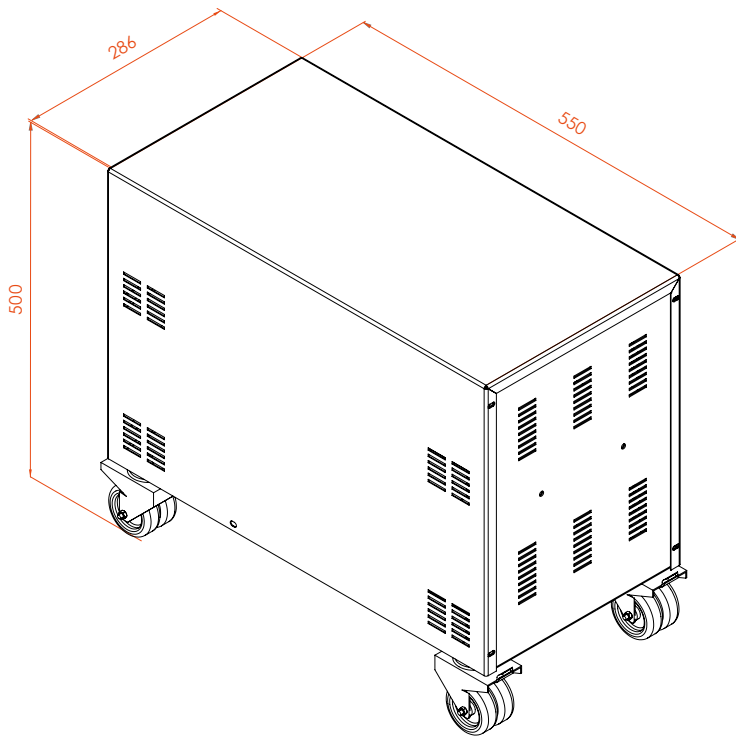

TBC SERIES BATTERY CABINETS

Compatible with all types of batteries

6 different battery cabinet options

RAL7016

GENERAL SPECIFICATIONS

- TESCOM new design 6 different size battery cabinets offers solutions for all types of batteries suitable for its configuration table.
- Battery cabinets are compatible with all our UPS series and all types of batteries.
- The cabinets are made of suitable resistant sheet metal on the weight of the maximum battery group to be used in them.
- Cabinets can be easily disassembled and reassembled.
- Appropriate shelf spacing for easy mounting of all types of battery terminal type is designed.
- The cabinet is suitable for all types of breakers, different usage preferences and possible flexibility in revisions.
- Cabinets are painted in RAL7016 color that resistant to environmental conditions.
- The maximum battery capacities of the cabinets are in the table presented below.

TESCOM BATTERY CABINETS														
BATTERY CABINETS		DIMENSIONS (WxDxH)		COMPATIBLE BATTERY TYPES										
EXPLANATION	STOCK CODE	BATTERY CABINET	BCB INCLUDED*	4,5-5Ah	7-9Ah	12Ah	17-20Ah	24-28Ah	38-45Ah	56-65Ah	70-80Ah	90-105Ah	120Ah	150Ah
BATTERY CABINET TBC_3209	851318402	286x550x500	286x610x500	-	32	20	14	-	-	-	-	-	-	-
BATTERY CABINET TBC_6012	851318400	415x756x1151	415x901x1151	-	96	64	32	32	-	-	-	-	-	-
BATTERY CABINET TBC_6020	851318399	415x955x1361	415x1100x1361	-	120	96	60	40	32	16	16	16	-	-
BATTERY CABINET TBC_6045	851318401	415x1906x1361	415x2051x1361	-	-	-	-	80	64	32	32	32	-	-
BATTERY CABINET TBC_60105	851318394	642x1931x1500	642x2076x1500	-	-	-	-	120	80	60	60	60	-	-
BATTERY CABINET TBC_60120	851318403	637x2203x1701	637x2345x1701	-	-	-	-	-	-	-	-	-	60	48

(*) BCB (Battery Circuit Breaker)

TBC_3209

EXPLANATION	STOCK CODE	BATTERY CABINET	BCB INCLUDED*	4,5-5Ah	7-9Ah	12Ah	17-20Ah	24-28Ah	38-45Ah	56-65Ah	70-80Ah	90-105Ah	>120Ah
BATTERY CABINET TBC_3209	851318402	286x550x500	286x610x500	-	32	20	14	-	-	-	-	-	-