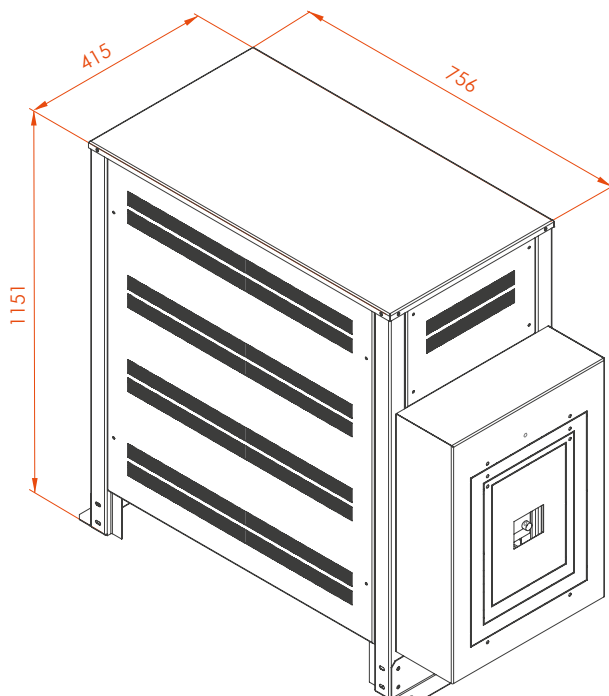

TESCOM BATTERY CABINETS														
BATTERY CABINETS		DIMENSIONS (WxDxH)		COMPATIBLE BATTERY TYPES										
EXPLANATION	STOCK CODE	BATTERY CABINET	BCB INCLUDED*	4,5-5Ah	7-9Ah	12Ah	17-20Ah	24-28Ah	38-45Ah	56-65Ah	70-80Ah	90-105Ah	120Ah	150Ah
BATTERY CABINET TBC_3209	851318402	286x550x500	286x610x500	-	32	20	14	-	-	-	-	-	-	-
BATTERY CABINET TBC_6012	851318400	415x756x1151	415x901x1151	-	96	64	32	32	-	-	-	-	-	-
BATTERY CABINET TBC_6020	851318399	415x955x1361	415x1100x1361	-	120	96	60	40	32	16	16	16	-	-
BATTERY CABINET TBC_6045	851318401	415x1906x1361	415x2051x1361	-	-	-	-	80	64	32	32	32	-	-
BATTERY CABINET TBC_60105	851318394	642x1931x1500	642x2076x1500	-	-	-	-	120	80	60	60	60	-	-
BATTERY CABINET TBC_60120	851318403	637x2203x1701	637x2345x1701	-	-	-	-	-	-	-	-	-	60	48

(*) BCB (Battery Circuit Breaker)

TBC_3209

EXPLANATION	STOCK CODE	BATTERY CABINET	BCB INCLUDED*	4,5-5Ah	7-9Ah	12Ah	17-20Ah	24-28Ah	38-45Ah	56-65Ah	70-80Ah	90-105Ah	>120Ah
BATTERY CABINET TBC_3209	851318402	286x550x500	286x610x500	-	32	20	14	-	-	-	-	-	-

TBC_6012

EXPLANATION	STOCK CODE	BATTERY CABINET	BCB INCLUDED*	4,5-5Ah	7-9Ah	12Ah	17-20Ah	24-28Ah	38-45Ah	56-65Ah	70-80Ah	90-105Ah	>120Ah
BATTERY CABINET TBC_6012	851318400	415x756x1151	415x901x1151	-	96	64	32	32	-	-	-	-	-